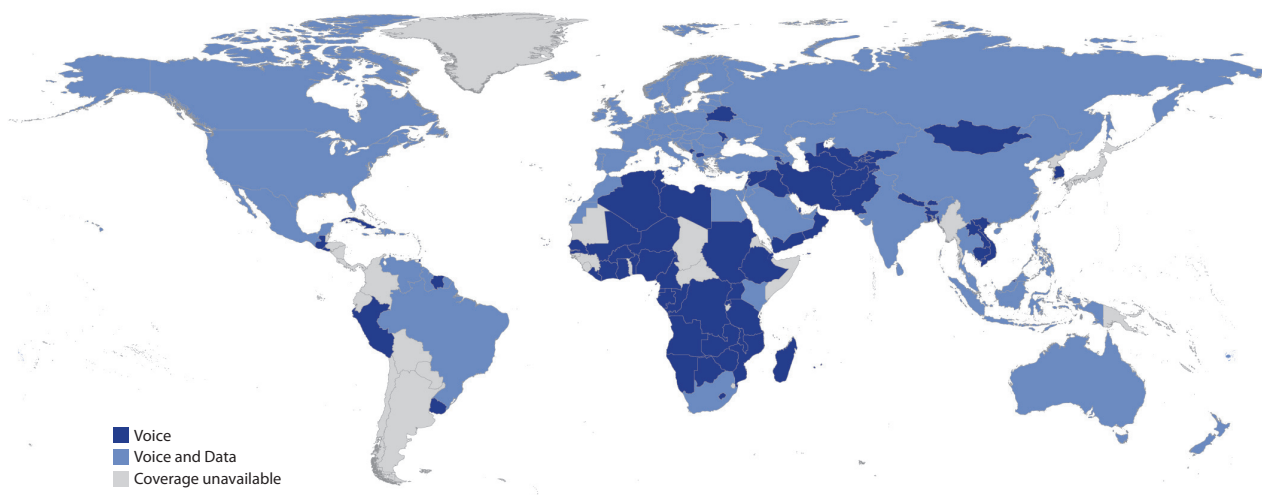

## Roaming zones and rates

### International CDMA coverage

Aruba	Cayman Islands	Hong Kong	Mexico*	Taiwan
Barbados	China	India	New Zealand	Thailand
Bermuda	Dominican Republic*	Israel	Peru	U.S. Virgin Islands**
Brazil	Guam	Jamaica*	Puerto Rico**	Venezuela*
British Virgin Islands	Guatemala	Macau	South Korea	

## International Data roaming coverage

Albania	Dominica	Ireland	New Zealand	St. Lucia
Algeria	Dominican Republic	Isle Of Man	Norway	St. Martin
Anguilla	Egypt	Israel	Palestinian Territory	St. Vincent and the Grenadines
Aruba	Estonia	Italy	Philippines	Sweden
Australia	Finland	Jamaica	Poland	Switzerland
Austria	France	Jersey	Portugal	Taiwan
Azerbaijan	French Guiana	Jordan	Puerto Rico	Thailand
Bahrain	Georgia	Kazakhstan	Romania	Turkey
Barbados	Germany	Kenya	Russia	Turks & Caicos Islands
Belgium	Gibraltar	Kuwait	Samoa	Ukraine
Bonaire	Greece	Latvia	San Marino	United Arab Emirates
Bosnia and Herzegovina	Grenada	Liechtenstein	Saudi Arabia	United Kingdom
Brazil	Guadeloupe	Lithuania	Serbia	Vatican City
Bulgaria	Guernsey	Luxembourg	Singapore	Venezuela
Cayman Islands	Guyana	Malaysia	Slovakia	U.S. Virgin Islands
China	Haiti	Malta	Slovenia	Western Sahara
Croatia	Hong Kong	Martinique	South Africa	
Curacao	Hungary	Mexico	Spain	
Cyprus	Iceland	Monaco	Sri Lanka	
Czech Republic	India	Morocco	St. Barthelemy	
Denmark	Indonesia	Netherlands	St. Kitts and Nevis	